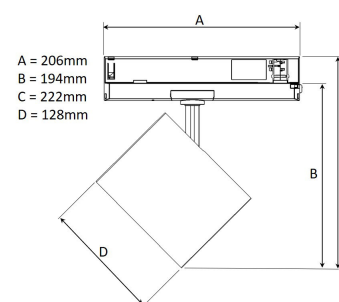

TECHNICAL SPECIFICATION

Product Code	369-03061530013
Colour	Grey
Control	On/off
CRI light colour	930 (BBBL)
Delivered lumen output lm	2500
Driver	Built in
EEL	A++
Light distribution	Flood
Lightsource	LED COB
Measurements A	206
Measurements B	194
Measurements C	222
Measurements D	128
Mounting	Track
Position	360°/90°
Lifetime	L80 B10, 50.000h
Protection	IP 20, class II
Start Time	Instant
System power W	18
Unit	mm
Weight	0,49

Spot	Medium	Flood	Wide Flood
16°	29°	40°	60°
m	o	m	o
1.0	0.31	0.52	0.76
2.0	0.62	1.05	1.52
3.0	0.93	1.57	2.28
			3.0
			3.48