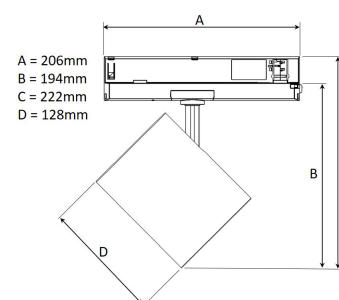

TECHNICAL SPECIFICATION

Product Code	369-02061530013
Colour	Black
Control	On/off
CRI light colour	930 (BBBL)
Delivered lumen output lm	2500
Driver	Built in
EEL	A++
Light distribution	Flood
Lightsource	LED COB
Measurements A	206
Measurements B	194
Measurements C	222
Measurements D	128
Mounting	Track
Position	360°/90°
Lifetime	L80 B10, 50.000h
Protection	IP 20, class II
Start Time	Instant
System power W	18
Unit	mm
Weight	0,49

Spot	Medium	Flood	Wide Flood	
16°	29°	40°	60°	
m	m	m	m	
o	o	o	o	
1.0	0.31	0.52	0.76	1.16
2.0	0.62	1.05	1.52	2.32
3.0	0.93	1.57	2.28	3.48