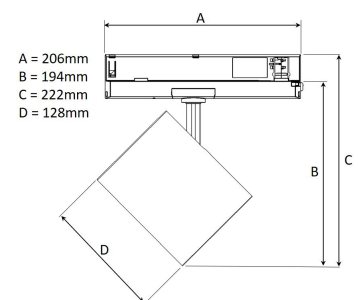

## TECHNICAL SPECIFICATION

Product Code	369-02061520013
Colour	Black
Control	On/off
CRI light colour	930 (BBBL)
Delivered lumen output lm	2500
Driver	Built in
EEL	A++
Light distribution	Medium
Lightsource	LED COB
Measurements A	206
Measurements B	194
Measurements C	222
Measurements D	128
Mounting	Track
Position	360°/90°
Lifetime	L80 B10, 50.000h
Protection	IP 20, class II
Start Time	Instant
System power W	18
Unit	mm
Weight	0,49

Spot	16°		Medium		29°		Flood		40°		Wide Flood		60°	
	m	o	m	o	m	o	m	o	m	o	m	o	m	o
1.0	0.31		0.52		0.76		1.16		2.32		3.48			
2.0	0.62		1.05		1.52		2.32		4.64		6.96			
3.0	0.93		1.57		2.28		3.48		6.96		10.44			