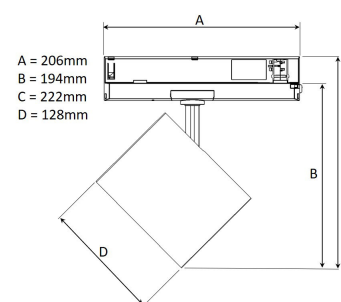

## TECHNICAL SPECIFICATION

Product Code	369-01061520013
Colour	White
Control	On/off
CRI light colour	930 (BBBL)
Delivered lumen output lm	2500
Driver	Built in
EEL	A++
Light distribution	Medium
Lightsource	LED COB
Measurements A	206
Measurements B	194
Measurements C	222
Measurements D	128
Mounting	Track
Position	360°/90°
Lifetime	L80 B10, 50.000h
Protection	IP 20, class II
Start Time	Instant
System power W	18
Unit	mm
Weight	0,49

Spot	Medium	Flood	Wide Flood
16°	29°	40°	60°
m	m	m	m
1.0 0.31	1.0 0.52	1.0 0.76	1.0 1.16
2.0 0.62	2.0 1.05	2.0 1.52	2.0 2.32
3.0 0.93	3.0 1.57	3.0 2.28	3.0 3.48