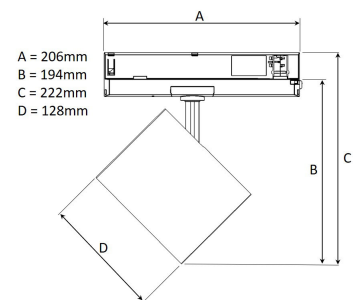

TECHNICAL SPECIFICATION

Product Code	369-03061510013
Colour	Grey
Control	On/off
CRI light colour	930 (BBBL)
Delivered lumen output lm	2500
Driver	Built in
EEL	A++
Light distribution	Spot
Lightsource	LED COB
Measurements A	206
Measurements B	194
Measurements C	222
Measurements D	128
Mounting	Track
Position	360°/90°
Lifetime	L80 B10, 50.000h
Protection	IP 20, class II
Start Time	Instant
System power W	18
Unit	mm
Weight	0,49

Spot	Medium	Flood	Wide Flood
16°	29°	40°	60°
m	m	m	m
o	o	o	o
1.0	0.31	0.52	0.76
2.0	0.62	1.05	1.52
3.0	0.93	1.57	2.28