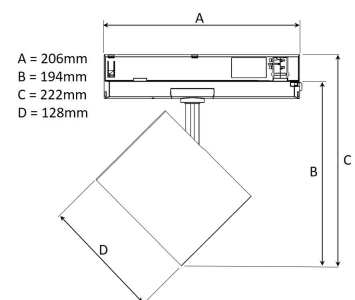

TECHNICAL SPECIFICATION

Product Code	369-02051540013
Colour	Black
Control	On/off
CRI light colour	930 (BBBL)
Delivered lumen output lm	1900
Driver	Built in
EEL	A++
Light distribution	Wide flood
Lightsource	LED COB
Measurements A	206
Measurements B	194
Measurements C	222
Measurements D	128
Mounting	Track
Position	360°/90°
Lifetime	L80 B10, 50.000h
Protection	IP 20, class II
Start Time	Instant
System power W	13,7
Unit	mm
Weight	0,49

Spot	Medium	Flood	Wide Flood
16°	29°	40°	60°
m	o	m	o
1.0	0.31	0.52	1.16
2.0	0.62	1.05	2.32
3.0	0.93	1.57	3.48