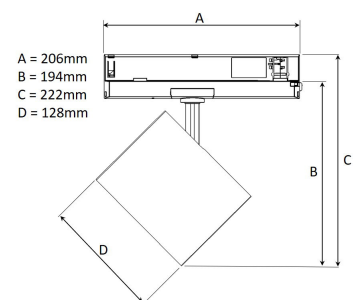

TECHNICAL SPECIFICATION

Product Code	369-01051540013
Colour	White
Control	On/off
CRI light colour	930 (BBBL)
Delivered lumen output lm	1900
Driver	Built in
EEL	A++
Light distribution	Wide flood
Lightsource	LED COB
Measurements A	206
Measurements B	194
Measurements C	222
Measurements D	128
Mounting	Track
Position	360°/90°
Lifetime	L80 B10, 50.000h
Protection	IP 20, class II
Start Time	Instant
System power W	13,7
Unit	mm
Weight	0,49

Spot	Medium	Flood	Wide Flood
16°	29°	40°	60°
m	o	m	o
1.0	0.31	0.52	1.16
2.0	0.62	1.05	2.32
3.0	0.93	1.57	3.48