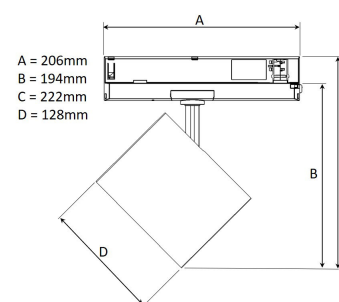

TECHNICAL SPECIFICATION

Product Code	369-01051530013
Colour	White
Control	On/off
CRI light colour	930 (BBBL)
Delivered lumen output lm	1900
Driver	Built in
EEL	A++
Light distribution	Flood
Lightsource	LED COB
Measurements A	206
Measurements B	194
Measurements C	222
Measurements D	128
Mounting	Track
Position	360°/90°
Lifetime	L80 B10, 50.000h
Protection	IP 20, class II
Start Time	Instant
System power W	13,7
Unit	mm
Weight	0,49

Spot	Medium	Flood	Wide Flood
16°	29°	40°	60°
m	m	m	m
1.0 0.31	1.0 0.52	1.0 0.76	1.0 1.16
2.0 0.62	2.0 1.05	2.0 1.52	2.0 2.32
3.0 0.93	3.0 1.57	3.0 2.28	3.0 3.48