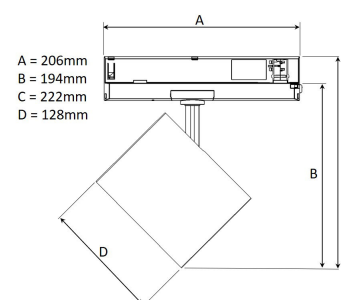

TECHNICAL SPECIFICATION

Product Code	369-01051520013
Colour	White
Control	On/off
CRI light colour	930 (BBBL)
Delivered lumen output lm	1900
Driver	Built in
EEL	A++
Light distribution	Medium
Lightsource	LED COB
Measurements A	206
Measurements B	194
Measurements C	222
Measurements D	128
Mounting	Track
Position	360°/90°
Lifetime	L80 B10, 50.000h
Protection	IP 20, class II
Start Time	Instant
System power W	13,7
Unit	mm
Weight	0,49

Spot	Medium	Flood	Wide Flood
16°	29°	40°	60°
m	m	m	m
o	o	o	o
1.0 0.31	1.0 0.52	1.0 0.76	1.0 1.16
2.0 0.62	2.0 1.05	2.0 1.52	2.0 2.32
3.0 0.93	3.0 1.57	3.0 2.28	3.0 3.48