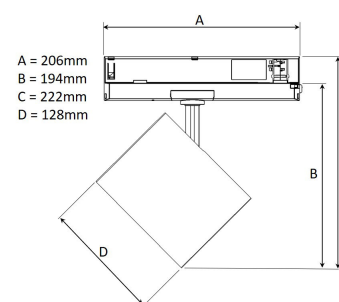

## TECHNICAL SPECIFICATION

Product Code	369-03051510013
Colour	Grey
Control	On/off
CRI light colour	930 (BBBL)
Delivered lumen output lm	1900
Driver	Built in
EEL	A++
Light distribution	Spot
Lightsource	LED COB
Measurements A	206
Measurements B	194
Measurements C	222
Measurements D	128
Mounting	Track
Position	360°/90°
Lifetime	L80 B10, 50.000h
Protection	IP 20, class II
Start Time	Instant
System power W	13,7
Unit	mm
Weight	0,49

Spot	Medium	Flood	Wide Flood
16°	29°	40°	60°
m	o	m	o
1.0	0.31	1.0	0.76
2.0	0.62	2.0	1.52
3.0	0.93	3.0	2.28
1.0	0.52	1.0	1.16
2.0	1.05	2.0	2.32
3.0	1.57	3.0	3.48