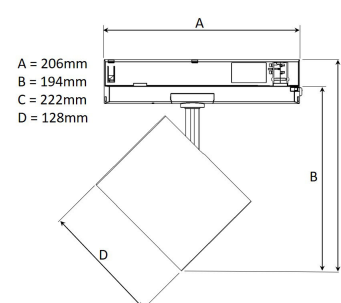

TECHNICAL SPECIFICATION

Product Code	369-01051510013
Colour	White
Control	On/off
CRI light colour	930 (BBBL)
Delivered lumen output lm	1900
Driver	Built in
EEL	A++
Light distribution	Spot
Lightsource	LED COB
Measurements A	206
Measurements B	194
Measurements C	222
Measurements D	128
Mounting	Track
Position	360°/90°
Lifetime	L80 B10, 50.000h
Protection	IP 20, class II
Start Time	Instant
System power W	13,7
Unit	mm
Weight	0,49

Spot	Medium	Flood	Wide Flood	
16°	29°	40°	60°	
m	m	m	m	
o	o	o	o	
1.0	0.31	0.52	0.76	1.16
2.0	0.62	1.05	1.52	2.32
3.0	0.93	1.57	2.28	3.48