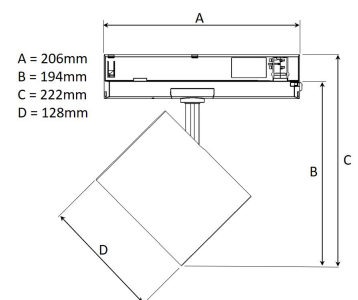

TECHNICAL SPECIFICATION

Product Code	369-03041540013
Colour	Grey
Control	On/off
CRI light colour	930 (BBBL)
Delivered lumen output lm	1300
Driver	Built in
EEL	A++
Light distribution	Wide flood
Lightsource	LED COB
Measurements A	206
Measurements B	194
Measurements C	222
Measurements D	128
Mounting	Track
Position	360°/90°
Lifetime	L80 B10, 50.000h
Protection	IP 20, class II
Start Time	Instant
System power W	9,2
Unit	mm
Weight	0,49

Spot	Medium	Flood	Wide Flood
16°	29°	40°	60°
m	o	m	o
1.0	0.31	0.52	0.76
2.0	0.62	1.05	1.52
3.0	0.93	1.57	2.28
			3.0
			3.48