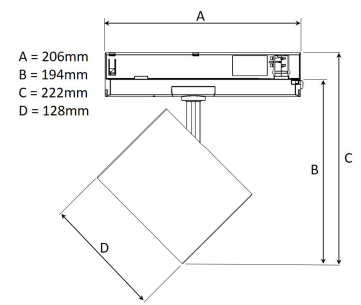

## TECHNICAL SPECIFICATION

Product Code	369-02041540013
Colour	Black
Control	On/off
CRI light colour	930 (BBBL)
Delivered lumen output lm	1300
Driver	Built in
EEL	A++
Light distribution	Wide flood
Lightsource	LED COB
Measurements A	206
Measurements B	194
Measurements C	222
Measurements D	128
Mounting	Track
Position	360°/90°
Lifetime	L80 B10, 50.000h
Protection	IP 20, class II
Start Time	Instant
System power W	9,2
Unit	mm
Weight	0,49

Spot	16°		Medium		29°		Flood		40°		Wide Flood		60°	
	m	ø	m	ø	m	ø	m	ø	m	ø	m	ø	m	ø
1.0	0.31		1.0	0.52	1.0	0.76	1.0	1.16	1.0	2.32	1.0	3.48		
2.0	0.62		2.0	1.05	2.0	1.52	2.0	2.32	2.0	4.64	2.0	6.96		
3.0	0.93		3.0	1.57	3.0	2.28	3.0	3.48	3.0	6.96	3.0	10.44		