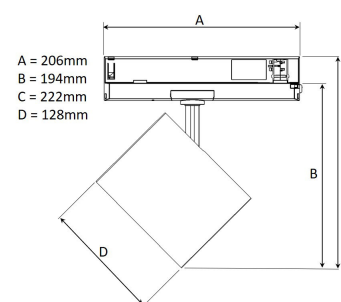

## TECHNICAL SPECIFICATION

Product Code	369-03041520013
Colour	Grey
Control	On/off
CRI light colour	930 (BBBL)
Delivered lumen output lm	1300
Driver	Built in
EEL	A++
Light distribution	Medium
Lightsource	LED COB
Measurements A	206
Measurements B	194
Measurements C	222
Measurements D	128
Mounting	Track
Position	360°/90°
Lifetime	L80 B10, 50.000h
Protection	IP 20, class II
Start Time	Instant
System power W	9,2
Unit	mm
Weight	0,49

Spot	Medium	Flood	Wide Flood	
16°	29°	40°	60°	
m	m	m	m	
o	o	o	o	
1.0	0.31	0.52	0.76	1.16
2.0	0.62	1.05	1.52	2.32
3.0	0.93	1.57	2.28	3.48

ITAB

Phone: +46 910 733 790  
info@nordiclight.se

Please note that this product sheet is for a specific product and colour. The pictures may show examples of other available colours