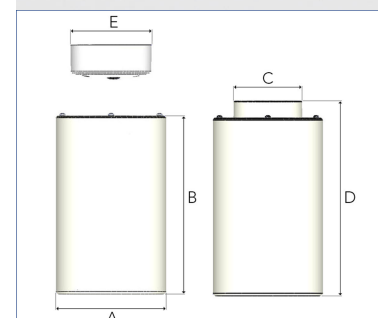

PENDIX 4000, 930 (BBL), WIDE FLOOD, BLACK

ITAB

- ✓ Minimalistic, cylindrical design
- ✓ Available in various sizes and lumen packages

TECHNICAL SPECIFICATION

Product Code	290-533-20
Colour	Black
Control	On/off
CRI light colour	930 (BBL)
Delivered lumen output lm	3850
Driver	Built in
EEL	A++
Light distribution	Wide flood
Lightsource	LED COB
Mains input voltage	220-240 V
Measurements A	159
Measurements B	256
Measurements C	99
Measurements D	281
Measurements E	117
Mounting	Suspended
Position	Fixed
Lifetime	L80 B10, 50.000h
Protection	IP 20, class III
Sawing instructions diameter	160
Start Time	Instant
System power W	35
Unit	mm
Weight	2,5

A= 159mm C= 99mm E= 117mm
B= 256mm D= 281mm

Spot	Medium	Flood	Wide Flood
14°	26°	37°	55°
m	m	m	m
1.0	1.0	1.0	1.0
0.24	0.47	0.68	1.05
2.0	2.0	2.0	2.0
0.48	0.94	1.35	2.10
3.0	3.0	3.0	3.0
0.72	1.41	2.03	3.13