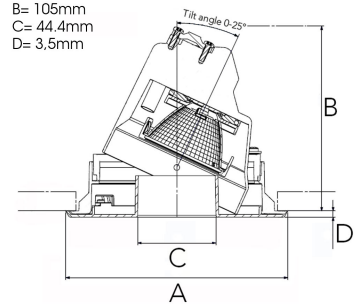

RAY 1000, 930 (BBL), MEDIUM, BLACK

ITAB

- ✓ Discreet, calm and clean-looking ceiling
- ✓ Tool-free installation
- ✓ Available in white, black and grey

TECHNICAL SPECIFICATION

Product Code	317-501-20
Colour	Black
Control	On/off
CRI light colour	930 (BBL)
Delivered lumen output lm	1000
Driver	Included
EEL	A
Light distribution	Medium
Lightsource	LED COB
Mains input voltage	220-240 V
Measurements A	126
Measurements B	105
Measurements C	44,4
Measurements D	3,5
Mounting	Recessed
Position	360°/20°
Lifetime	L80 B10, 50.000h
Protection	IP 20, class III
Sawing instructions diameter	114
Start Time	Instant
System power W	16
Unit	mm
Weight	0.4

A= 126mm
B= 105mm
C= 44.4mm
D= 3.5mm

Spot		Medium	
m	o	m	o
1.0	0.23	1.0	0.48
2.0	0.46	2.0	0.95
3.0	0.69	3.0	1.43

114mm