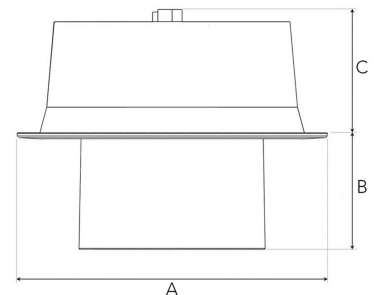

FLEXO 4000, 930 (BBL), WIDE FLOOD, GREY

- ✓ Modern, minimalistic and clean-looking ceiling
- ✓ Available in various lumen packages
- ✓ Tool-free installation
- ✓ Available in white, black and grey
- ✓ Tiltable and rotating

TECHNICAL SPECIFICATION

Product Code	306-513-30
Colour	Grey
Control	On/off
CRI light colour	930 (BBL)
Delivered lumen output lm	3970
Driver	Stand alone, included
EEL	A++
Light distribution	Wide flood
Lightsource	LED COB
Mains input voltage	220-240 V
Measurements A	176
Measurements B	65
Measurements C	70
Mounting	Recessed
Position	360°/60°
Lifetime	L80 B10, 50.000h
Protection	IP 20, class III
Sawing instructions diameter	165
Start Time	Instant
System power W	35
Unit	mm
Weight	0,9

A= 176mm, B= 65mm, C= 70mm

Spot		Medium		Flood		Wide Flood	
14°		27°		38°		56°	
m	ø	m	ø	m	ø	m	ø
1.0	0.25	1.0	0.48	1.0	0.69	1.0	1.07
2.0	0.49	2.0	0.95	2.0	1.39	2.0	2.14
3.0	0.74	3.0	1.43	3.0	2.08	3.0	3.22

165mm