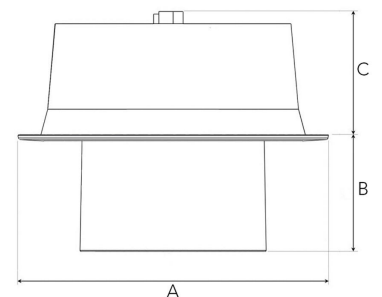

FLEXO 4000, 930 (BBL), WIDE FLOOD, BLACK

- ✓ Modern, minimalistic and clean-looking ceiling
- ✓ Available in various lumen packages
- ✓ Tool-free installation
- ✓ Available in white, black and grey
- ✓ Tiltable and rotating

TECHNICAL SPECIFICATION

Product Code	306-513-20
Colour	Black
Control	On/off
CRI light colour	930 (BBL)
Delivered lumen output lm	3970
Driver	Stand alone, included
EEl	A++
Light distribution	Wide flood
Lightsource	LED COB
Mains input voltage	220-240 V
Measurements A	176
Measurements B	65
Measurements C	70
Mounting	Recessed
Position	360°/60°
Lifetime	L80 B10, 50.000h
Protection	IP 20, class III
Sawing instructions diameter	165
Start Time	Instant
System power W	35
Unit	mm
Weight	0,9

A= 176mm, B= 65mm, C= 70mm

Spot		Medium		Flood		Wide Flood	
14°		27°		38°		56°	
m	ø	m	ø	m	ø	m	ø
1.0	0.25	1.0	0.48	1.0	0.69	1.0	1.07
2.0	0.49	2.0	0.95	2.0	1.39	2.0	2.14
3.0	0.74	3.0	1.43	3.0	2.08	3.0	3.22

165mm