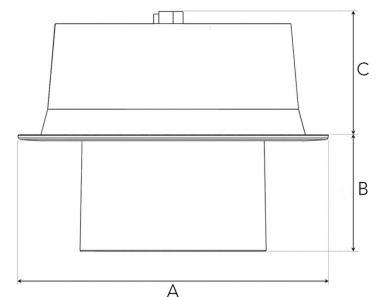

FLEXO 4000, 930 (BBL), WIDE FLOOD, WHITE

- ✓ Modern, minimalistic and clean-looking ceiling
- ✓ Available in various lumen packages
- ✓ Tool-free installation
- ✓ Available in white, black and grey
- ✓ Tiltable and rotating

TECHNICAL SPECIFICATION

Product Code	306-513-10
Colour	White
Control	On/off
CRI light colour	930 (BBL)
Delivered lumen output lm	3970
Driver	Stand alone, included
EEL	A++
Light distribution	Wide flood
Lightsource	LED COB
Mains input voltage	220-240 V
Measurements A	176
Measurements B	65
Measurements C	70
Mounting	Recessed
Position	360°/60°
Lifetime	L80 B10, 50.000h
Protection	IP 20, class III
Sawing instructions diameter	165
Start Time	Instant
System power W	35
Unit	mm
Weight	0,9

A= 176mm, B= 65mm, C= 70mm

Spot		Medium		Flood		Wide Flood	
14°		27°		38°		56°	
m	ø	m	ø	m	ø	m	ø
1.0	0.25	1.0	0.48	1.0	0.69	1.0	1.07
2.0	0.49	2.0	0.95	2.0	1.39	2.0	2.14
3.0	0.74	3.0	1.43	3.0	2.08	3.0	3.22

165mm