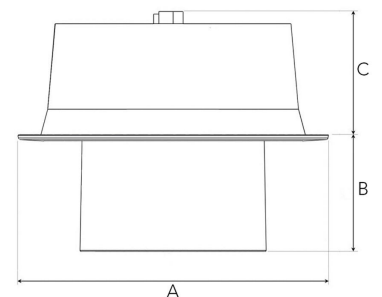

# FLEXO 3000, 930 (BBL), WIDE FLOOD, WHITE

- ✓ Modern, minimalistic and clean-looking ceiling
- ✓ Available in various lumen packages
- ✓ Tool-free installation
- ✓ Available in white, black and grey
- ✓ Tiltable and rotating

## TECHNICAL SPECIFICATION

Product Code	306-503-10
Colour	White
Control	On/off
CRI light colour	930 (BBL)
Delivered lumen output lm	2700
Driver	Stand alone, included
EEL	A++
Light distribution	Wide flood
Lightsource	LED COB
Mains input voltage	220-240 V
Measurements A	176
Measurements B	65
Measurements C	70
Mounting	Recessed
Position	360°/60°
Lifetime	L80 B10, 50.000h
Protection	IP 20, class III
Sawing instructions diameter	165
Start Time	Instant
System power W	22
Unit	mm
Weight	0.9

A= 176mm, B= 65mm, C= 70mm

Spot		Medium		Flood		Wide Flood	
14°		27°		38°		56°	
m	ø	m	ø	m	ø	m	ø
1.0	0.25	1.0	0.48	1.0	0.69	1.0	1.07
2.0	0.49	2.0	0.95	2.0	1.39	2.0	2.14
3.0	0.74	3.0	1.43	3.0	2.08	3.0	3.22

165mm