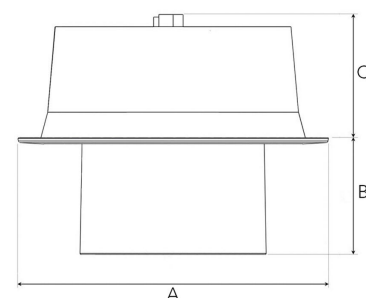

FLEXO 3000, 930 (BBL), SPOT, WHITE

- ✓ Modern, minimalistic and clean-looking ceiling
- ✓ Available in various lumen packages
- ✓ Tool-free installation
- ✓ Available in white, black and grey
- ✓ Tiltable and rotating

TECHNICAL SPECIFICATION

Product Code	306-500-10
Colour	White
Control	On/off
CRI light colour	930 (BBL)
Delivered lumen output lm	2700
Driver	Stand alone, included
EEl	A++
Light distribution	Spot
Lightsource	LED COB
Mains input voltage	220-240 V
Measurements A	176
Measurements B	65
Measurements C	70
Mounting	Recessed
Position	360°/60°
Lifetime	L80 B10, 50.000h
Protection	IP 20, class III
Sawing instructions diameter	165
Start Time	Instant
System power W	22
Unit	mm
Weight	0.9

A= 176mm, B= 65mm, C= 70mm

Spot		Medium		Flood		Wide Flood	
14°		27°		38°		56°	
m	ø	m	ø	m	ø	m	ø
1.0	0.25	1.0	0.48	1.0	0.69	1.0	1.07
2.0	0.49	2.0	0.95	2.0	1.39	2.0	2.14
3.0	0.74	3.0	1.43	3.0	2.08	3.0	3.22

165mm