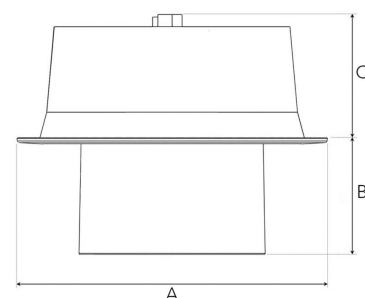

FLEXO 4000, 930 (BBL), MEDIUM, GREY

- ✓ Modern, minimalistic and clean-looking ceiling
- ✓ Available in various lumen packages
- ✓ Tool-free installation
- ✓ Available in white, black and grey
- ✓ Tiltable and rotating

TECHNICAL SPECIFICATION

Product Code	306-511-30
Colour	Grey
Control	On/off
CRI light colour	930 (BBL)
Delivered lumen output lm	3970
Driver	Stand alone, included
EEL	A++
Light distribution	Medium
Lightsource	LED COB
Mains input voltage	220-240 V
Measurements A	176
Measurements B	65
Measurements C	70
Mounting	Recessed
Position	360°/60°
Lifetime	L80 B10, 50.000h
Protection	IP 20, class III
Sawing instructions diameter	165
Start Time	Instant
System power W	35
Unit	mm
Weight	0,9

A= 176mm, B= 65mm, C= 70mm

Spot	Medium	Flood	Wide Flood
14°	27°	38°	56°
m	o	m	o
1.0	0.25	1.0	0.48
2.0	0.49	2.0	0.95
3.0	0.74	3.0	1.43
1.0	0.69	1.0	1.07
2.0	1.39	2.0	2.14
3.0	2.08	3.0	3.22

165mm