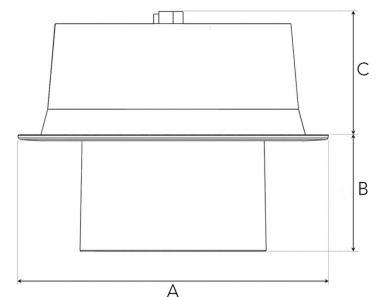

FLEXO 3000, 930 (BBL), FLOOD, WHITE

- ✓ Modern, minimalistic and clean-looking ceiling
- ✓ Available in various lumen packages
- ✓ Tool-free installation
- ✓ Available in white, black and grey
- ✓ Tiltable and rotating

TECHNICAL SPECIFICATION

Product Code	306-502-10
Colour	White
Control	On/off
CRI light colour	930 (BBL)
Delivered lumen output lm	2700
Driver	Stand alone, included
EEl	A++
Light distribution	Flood
Lightsource	LED COB
Mains input voltage	220-240 V
Measurements A	176
Measurements B	65
Measurements C	70
Mounting	Recessed
Position	360°/60°
Lifetime	L80 B10, 50.000h
Protection	IP 20, class III
Sawing instructions diameter	165
Start Time	Instant
System power W	22
Unit	mm
Weight	0.9

A= 176mm, B= 65mm, C= 70mm

Spot		Medium		Flood		Wide Flood	
14°		27°		38°		56°	
m	ø	m	ø	m	ø	m	ø
1.0	0.25	1.0	0.48	1.0	0.69	1.0	1.07
2.0	0.49	2.0	0.95	2.0	1.39	2.0	2.14
3.0	0.74	3.0	1.43	3.0	2.08	3.0	3.22

165mm