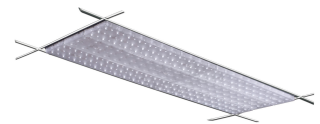

AVIOR TRACK, 9000, 840, 90° + 2 X DA, BLACK

ITAB

- ✓ Easy to move and adjust in the store when changing the layout
- ✓ Available in a wide range of light outputs via DIP switch
- ✓ Asymmetrical or symmetrical light distribution perfect to combine with spotlights
- ✓ Leading driver technology
- ✓ Tool free installation

TECHNICAL SPECIFICATION

Product Code	373-02147DF0010
Colour	Black
Control	On/off
CRI light colour	840
Delivered lumen output lm	9200
Driver	Built in
EEL	A++
Light distribution	90° + 2 x DA
Lightsource	LED
Measurements A	580
Measurements B	190
Measurements C	120
Mounting	Track
Position	350°
Lifetime	L80 B10, 50.000h
Protection	IP 20, class II
Start Time	Instant
System power W	55,0
Unit	mm