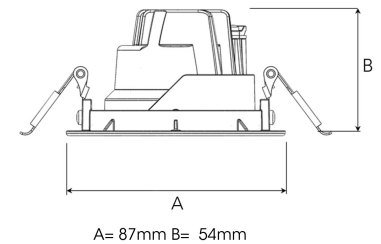

MOON MICRO 1200, 930 (BBBL), SPOT, GREY

- ✓ Discreet and clean-looking ceiling
- ✓ Available in various sizes and lumen packages
- ✓ Tool-free installation
- ✓ Available in white, black and grey
- ✓ Small, tiltable and rotating

TECHNICAL SPECIFICATION

Product Code	345-500-30
Colour	Grey
Control	On/off
CRI light colour	930 (BBBL)
Delivered lumen output lm	1150
Driver	Stand alone, included
EEL	E
Light distribution	Spot
Lightsource	LED COB
Mains input voltage	220-240 V
Measurements A	87
Measurements B	54
Mounting	Recessed
Position	360°/35°
Lifetime	L80 B10, 50.000h
Protection	IP 20, class III
Sawing instructions diameter	81
Start Time	Instant
System power W	11
Unit	mm
Weight	0,25

Spot	Medium	Flood	Wide Flood
15°	27°	36°	56°
m	o	m	o
1.0	0.26	1.0	0.47
2.0	0.53	2.0	0.95
3.0	0.79	3.0	1.42
1.0	0.65	1.0	1.06
2.0	1.30	2.0	2.12
3.0	1.95	3.0	3.18

81mm