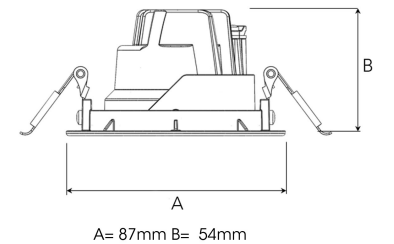

## TECHNICAL SPECIFICATION

Product Code	345-501-20
Colour	Black
Control	On/off
CRI light colour	930 (BBBL)
Delivered lumen output lm	1150
Driver	Stand alone, included
EEL	E
Light distribution	Medium
Lightsource	LED COB
Mains input voltage	220-240 V
Measurements A	87
Measurements B	54
Mounting	Recessed
Position	360°/35°
Lifetime	L80 B10, 50.000h
Protection	IP 20, class III
Sawing instructions diameter	81
Start Time	Instant
System power W	11
Unit	mm
Weight	0,25

Spot	Medium	Flood	Wide Flood
15°	27°	36°	56°
m	o	m	o
1.0	0.26	1.0	0.47
2.0	0.53	2.0	0.95
3.0	0.79	3.0	1.42
		1.0	0.65
		2.0	1.30
		3.0	1.95
		1.0	1.06
		2.0	2.12
		3.0	3.18

81mm