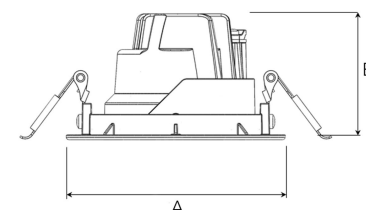

MOON MICRO 1200, 930 (BBL), MEDIUM, GREY

ITAB

- ✓ Discreet and clean-looking ceiling
- ✓ Available in various sizes and lumen packages
- ✓ Tool-free installation
- ✓ Available in white, black and grey
- ✓ Small, tiltable and rotating

TECHNICAL SPECIFICATION

Product Code	345-501-30
Colour	Grey
Control	On/off
CRI light colour	930 (BBL)
Delivered lumen output lm	1150
Driver	Stand alone, included
EEL	A+
Light distribution	Medium
Lightsource	LED COB
Mains input voltage	220-240 V
Measurements A	87
Measurements B	54
Mounting	Recessed
Position	360°/35°
Lifetime	L80 B10, 50.000h
Protection	IP 20, class III
Sawing instructions diameter	81
Start Time	Instant
System power W	11
Unit	mm
Weight	0,25

A= 87mm B= 54mm

Spot	Medium	Flood	Wide Flood
15°	27°	36°	56°
m	o	m	o
1.0	0.26	1.0	0.47
2.0	0.53	2.0	0.95
3.0	0.79	3.0	1.42
1.0	0.65	1.0	1.06
2.0	1.30	2.0	2.12
3.0	1.95	3.0	3.18

81mm

ITAB

Phone: +46 910 733 790
info@nordiclight.se