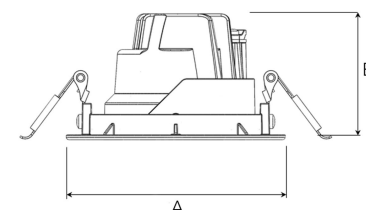

# MOON MICRO 1200, 930 (BBL), MEDIUM, WHITE

ITAB

- ✓ Discreet and clean-looking ceiling
- ✓ Available in various sizes and lumen packages
- ✓ Tool-free installation
- ✓ Available in white, black and grey
- ✓ Small, tiltable and rotating

## TECHNICAL SPECIFICATION

Product Code	345-501-10
Colour	White
Control	On/off
CRI light colour	930 (BBL)
Delivered lumen output lm	1150
Driver	Stand alone, included
EEL	A+
Light distribution	Medium
Lightsource	LED COB
Mains input voltage	220-240 V
Measurements A	87
Measurements B	54
Mounting	Recessed
Position	360°/35°
Lifetime	L80 B10, 50.000h
Protection	IP 20, class III
Sawing instructions diameter	81
Start Time	Instant
System power W	11
Unit	mm
Weight	0,25

A= 87mm B= 54mm

Spot	Medium	Flood	Wide Flood
15°	27°	36°	56°
m	o	m	o
1.0	0.26	1.0	0.47
2.0	0.53	2.0	0.95
3.0	0.79	3.0	1.42
1.0	0.65	1.0	1.06
2.0	1.30	2.0	2.12
3.0	1.95	3.0	3.18

81mm

ITAB

Phone: +46 910 733 790  
info@nordiclight.se