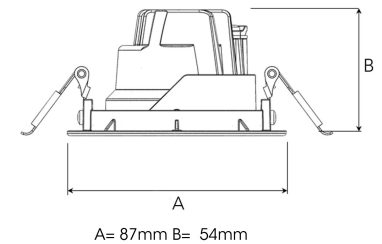

TECHNICAL SPECIFICATION

Product Code	345-502-30
Colour	Grey
Control	On/off
CRI light colour	930 (BBBL)
Delivered lumen output lm	1150
Driver	Stand alone, included
EEL	E
Light distribution	Flood
Lightsource	LED COB
Mains input voltage	220-240 V
Measurements A	87
Measurements B	54
Mounting	Recessed
Position	360°/35°
Lifetime	L80 B10, 50.000h
Protection	IP 20, class III
Sawing instructions diameter	81
Start Time	Instant
System power W	11
Unit	mm
Weight	0,25

Spot	Medium	Flood	Wide Flood
15°	27°	36°	56°
m	o	m	o
1.0	0.26	1.0	0.47
2.0	0.53	2.0	0.95
3.0	0.79	3.0	1.42
1.0	0.65	1.0	1.06
2.0	1.30	2.0	2.12
3.0	1.95	3.0	3.18

81mm