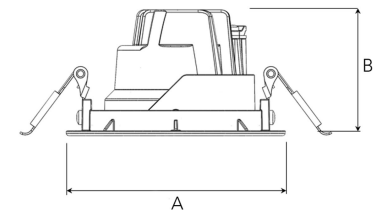

MOON MICRO 1200, 930 (BBBL), FLOOD, BLACK

ITAB

- ✓ Discreet and clean-looking ceiling
- ✓ Available in various sizes and lumen packages
- ✓ Tool-free installation
- ✓ Available in white, black and grey
- ✓ Small, tiltable and rotating

TECHNICAL SPECIFICATION

Product Code	345-502-20
Colour	Black
Control	On/off
CRI light colour	930 (BBBL)
Delivered lumen output lm	1150
Driver	Stand alone, included
EEL	E
Light distribution	Flood
Lightsource	LED COB
Mains input voltage	220-240 V
Measurements A	87
Measurements B	54
Mounting	Recessed
Position	360°/35°
Lifetime	L80 B10, 50.000h
Protection	IP 20, class III
Sawing instructions diameter	81
Start Time	Instant
System power W	11
Unit	mm
Weight	0,25

A= 87mm B= 54mm

Spot	Medium	Flood	Wide Flood
15°	27°	36°	56°
m	o	m	o
1.0	0.26	1.0	0.47
2.0	0.53	2.0	0.95
3.0	0.79	3.0	1.42
1.0	0.65	1.0	1.06
2.0	1.30	2.0	2.12
3.0	1.95	3.0	3.18

81mm