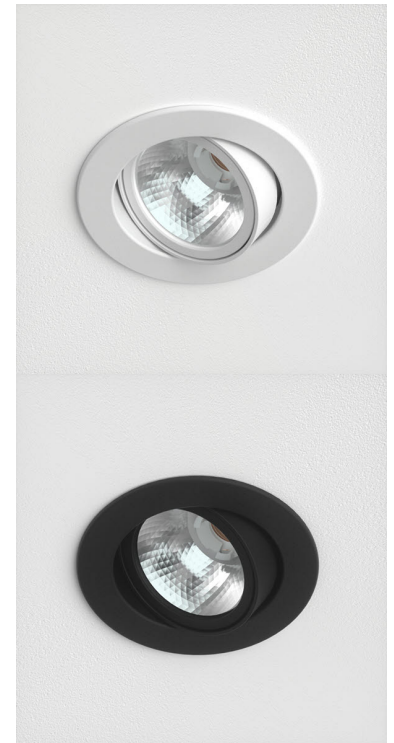

# MOON MICRO 1200, 930 (BBBL), FLOOD, WHITE

- ✓ Discreet and clean-looking ceiling
- ✓ Available in various sizes and lumen packages
- ✓ Tool-free installation
- ✓ Available in white, black and grey
- ✓ Small, tiltable and rotating

## TECHNICAL SPECIFICATION

Product Code	345-502-10
Colour	White
Control	On/off
CRI light colour	930 (BBBL)
Delivered lumen output lm	1150
Driver	Stand alone, included
EEL	E
Light distribution	Flood
Lightsources	LED COB
Mains input voltage	220-240 V
Measurements A	87
Measurements B	54
Mounting	Recessed
Position	360°/35°
Lifetime	L80 B10, 50.000h
Protection	IP 20, class III
Sawing instructions diameter	81
Start Time	Instant
System power W	11
Unit	mm
Weight	0,25