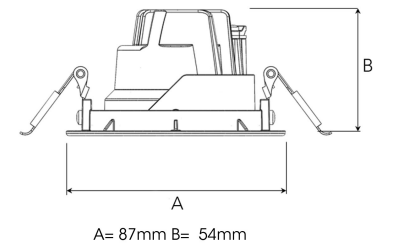

## TECHNICAL SPECIFICATION

Product Code	345-502-10
Colour	White
Control	On/off
CRI light colour	930 (BBBL)
Delivered lumen output lm	1150
Driver	Stand alone, included
EEL	E
Light distribution	Flood
Lightsources	LED COB
Mains input voltage	220-240 V
Measurements A	87
Measurements B	54
Mounting	Recessed
Position	360°/35°
Lifetime	L80 B10, 50.000h
Protection	IP 20, class III
Sawing instructions diameter	81
Start Time	Instant
System power W	11
Unit	mm
Weight	0,25

Spot	Medium	Flood	Wide Flood
15°	27°	36°	56°
m	o	m	o
1.0	0.26	1.0	0.47
2.0	0.53	2.0	0.95
3.0	0.79	3.0	1.42
		1.0	0.65
		2.0	1.30
		3.0	1.95
		1.0	1.06
		2.0	2.12
		3.0	3.18

81mm