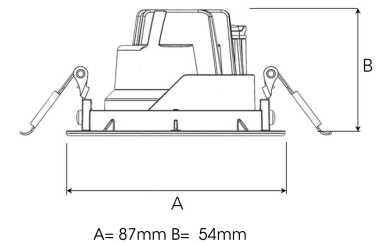

MOON MICRO 1200, 930 (BBBL), SPOT, WHITE

- ✓ Discreet and clean-looking ceiling
- ✓ Available in various sizes and lumen packages
- ✓ Tool-free installation
- ✓ Available in white, black and grey
- ✓ Small, tiltable and rotating

TECHNICAL SPECIFICATION

Product Code	345-500-10
Colour	White
Control	On/off
CRI light colour	930 (BBBL)
Delivered lumen output lm	1150
Driver	Stand alone, included
EEL	E
Light distribution	Spot
Lightsource	LED COB
Mains input voltage	220-240 V
Measurements A	87
Measurements B	54
Mounting	Recessed
Position	360°/35°
Lifetime	L80 B10, 50.000h
Protection	IP 20, class III
Sawing instructions diameter	81
Start Time	Instant
System power W	11
Unit	mm
Weight	0,25

Spot	Medium	Flood	Wide Flood
15°	27°	36°	56°
m	o	m	o
1.0	0.26	1.0	0.47
2.0	0.53	2.0	0.95
3.0	0.79	3.0	1.42
1.0	0.65	1.0	1.06
2.0	1.30	2.0	2.12
3.0	1.95	3.0	3.18

81mm