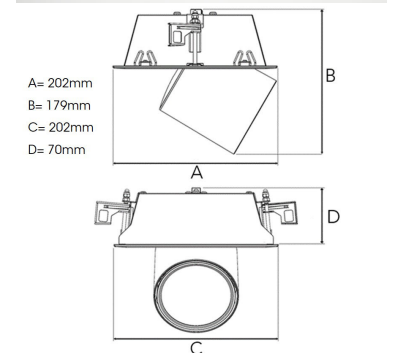

TECHNICAL SPECIFICATION

Product Code	306-533-30
Colour	Grey
Control	On/off
CRI light colour	930 (BBBL)
Delivered lumen output lm	3970
Driver	Stand alone, included
EEL	E
Light distribution	Wide flood
Lightsource	LED COB
Mains input voltage	220-240 V
Measurements A	202
Measurements B	179
Measurements C	202
Measurements D	70
Mounting	Recessed
Position	360°/60°
Lifetime	L80 B10, 50.000h
Protection	IP 20, class III
Sawing instructions x	177
Sawing instructions y	191
Start Time	Instant
System power W	35
Unit	mm
Weight	1,1

Spot	Medium	Flood	Wide Flood
14°	27°	38°	56°
m	m	m	m
1.0	1.0	1.0	1.0
2.0	2.0	2.0	2.0
3.0	3.0	3.0	3.0
0.25	0.48	0.69	1.07
0.49	0.95	1.39	2.14
0.74	1.43	2.08	3.22

177 x 191mm