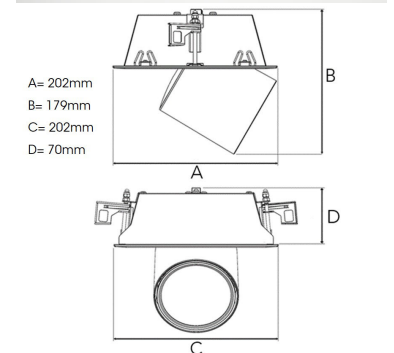

TECHNICAL SPECIFICATION

Product Code	306-533-10
Colour	White
Control	On/off
CRI light colour	930 (BBBL)
Delivered lumen output lm	3970
Driver	Stand alone, included
EEL	E
Light distribution	Wide flood
Lightsource	LED COB
Mains input voltage	220-240 V
Measurements A	202
Measurements B	179
Measurements C	202
Measurements D	70
Mounting	Recessed
Position	360°/60°
Lifetime	L80 B10, 50.000h
Protection	IP 20, class III
Sawing instructions x	177
Sawing instructions y	191
Start Time	Instant
System power W	35
Unit	mm
Weight	1,1

Spot	Medium	Flood	Wide Flood
14°	27°	38°	56°
m	o	m	o
1.0	0.25	1.0	0.48
2.0	0.49	2.0	0.95
3.0	0.74	3.0	1.43
		1.0	0.69
		2.0	1.39
		3.0	2.08
		1.0	1.07
		2.0	2.14
		3.0	3.22

177 x 191mm