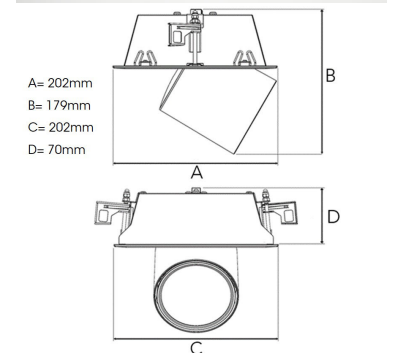

TECHNICAL SPECIFICATION

Product Code	306-523-30
Colour	Grey
Control	On/off
CRI light colour	930 (BBBL)
Delivered lumen output lm	2700
Driver	Stand alone, included
EEL	E
Light distribution	Wide flood
Lightsource	LED COB
Mains input voltage	220-240 V
Measurements A	202
Measurements B	179
Measurements C	202
Measurements D	70
Mounting	Recessed
Position	360°/60°
Lifetime	L80 B10, 50.000h
Protection	IP 20, class III
Sawing instructions x	177
Sawing instructions y	191
Start Time	Instant
System power W	22
Unit	mm
Weight	1.1

Spot	Medium	Flood	Wide Flood
14°	27°	38°	56°
m	φ	m	φ
1.0	0.25	1.0	0.48
2.0	0.49	2.0	0.95
3.0	0.74	3.0	1.43
		1.0	0.69
		2.0	1.39
		3.0	2.08
		1.0	1.07
		2.0	2.14
		3.0	3.22

177 x 191mm