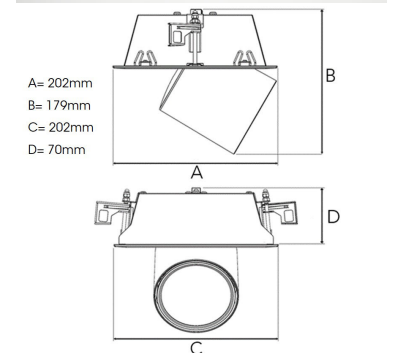

TECHNICAL SPECIFICATION

Product Code	306-523-20
Colour	Black
Control	On/off
CRI light colour	930 (BBBL)
Delivered lumen output lm	2700
Driver	Stand alone, included
EEL	E
Light distribution	Wide flood
Lightsource	LED COB
Mains input voltage	220-240 V
Measurements A	202
Measurements B	179
Measurements C	202
Measurements D	70
Mounting	Recessed
Position	360°/60°
Lifetime	L80 B10, 50.000h
Protection	IP 20, class III
Sawing instructions x	177
Sawing instructions y	191
Start Time	Instant
System power W	22
Unit	mm
Weight	1.1

Spot		Medium		Flood		Wide Flood	
m	ø	m	ø	m	ø	m	ø
1.0	0.25	1.0	0.48	1.0	0.69	1.0	1.07
2.0	0.49	2.0	0.95	2.0	1.39	2.0	2.14
3.0	0.74	3.0	1.43	3.0	2.08	3.0	3.22

177 x 191mm