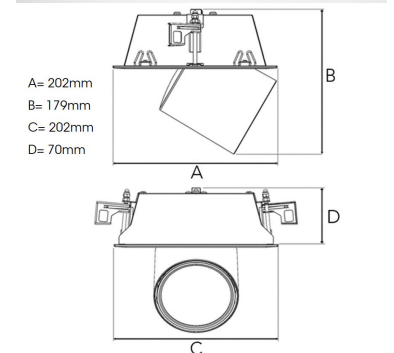

TECHNICAL SPECIFICATION

Product Code	306-523-10
Colour	White
Control	On/off
CRI light colour	930 (BBBL)
Delivered lumen output lm	2700
Driver	Stand alone, included
EEL	E
Light distribution	Wide flood
Lightsource	LED COB
Mains input voltage	220-240 V
Measurements A	202
Measurements B	179
Measurements C	202
Measurements D	70
Mounting	Recessed
Position	360°/60°
Lifetime	L80 B10, 50.000h
Protection	IP 20, class III
Sawing instructions x	177
Sawing instructions y	191
Start Time	Instant
System power W	22
Unit	mm
Weight	1.1

Spot	Medium	Flood	Wide Flood
14°	27°	38°	56°
m	φ	m	φ
1.0	0.25	1.0	0.48
2.0	0.49	2.0	0.95
3.0	0.74	3.0	1.43
		1.0	0.69
		2.0	1.39
		3.0	2.08
		1.0	1.07
		2.0	2.14
		3.0	3.22

177 x 191mm