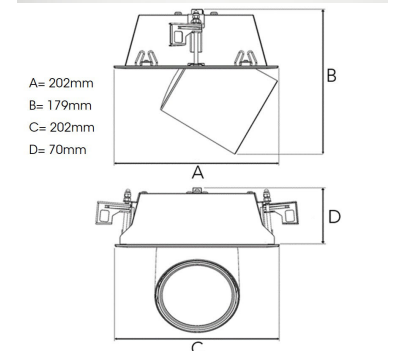

## TECHNICAL SPECIFICATION

Product Code	306-530-30
Colour	Grey
Control	On/off
CRI light colour	930 (BBBL)
Delivered lumen output lm	3970
Driver	Stand alone, included
EEL	E
Light distribution	Spot
Lightsource	LED COB
Mains input voltage	220-240 V
Measurements A	202
Measurements B	179
Measurements C	202
Measurements D	70
Mounting	Recessed
Position	360°/60°
Lifetime	L80 B10, 50.000h
Protection	IP 20, class III
Sawing instructions x	177
Sawing instructions y	191
Start Time	Instant
System power W	35
Unit	mm
Weight	1,1

Spot		Medium		Flood		Wide Flood	
14°		27°		38°		56°	
m	ø	m	ø	m	ø	m	ø
1.0	0.25	1.0	0.48	1.0	0.69	1.0	1.07
2.0	0.49	2.0	0.95	2.0	1.39	2.0	2.14
3.0	0.74	3.0	1.43	3.0	2.08	3.0	3.22

177 x 191mm