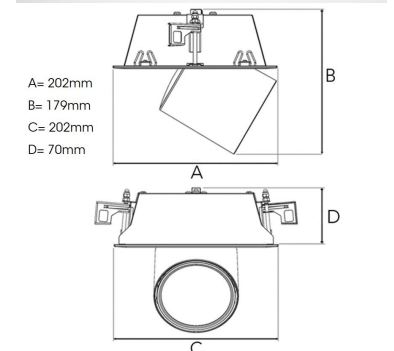

TECHNICAL SPECIFICATION

Product Code	306-530-20
Colour	Black
Control	On/off
CRI light colour	930 (BBBL)
Delivered lumen output lm	3970
Driver	Stand alone, included
EEI	E
Light distribution	Spot
Lightsource	LED COB
Mains input voltage	220-240 V
Measurements A	202
Measurements B	179
Measurements C	202
Measurements D	70
Mounting	Recessed
Position	360°/60°
Lifetime	L80 B10, 50.000h
Protection	IP 20, class III
Sawing instructions x	177
Sawing instructions y	191
Start Time	Instant
System power W	35
Unit	mm
Weight	1,1

Spot		Medium		Flood		Wide Flood	
14°		27°		38°		56°	
m	ø	m	ø	m	ø	m	ø
1.0	0.25	1.0	0.48	1.0	0.69	1.0	1.07
2.0	0.49	2.0	0.95	2.0	1.39	2.0	2.14
3.0	0.74	3.0	1.43	3.0	2.08	3.0	3.22

177 x 191mm