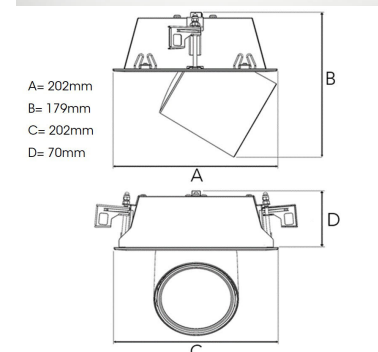

# FLEX I 4000, 930 (BBBL), SPOT, WHITE

ITAB

- ✓ Modern, minimalistic and clean-looking ceiling
- ✓ Available in various lumen packages
- ✓ Tool-free installation
- ✓ Available in white, black and grey
- ✓ Tiltable and rotating

## TECHNICAL SPECIFICATION

Product Code	306-530-10
Colour	White
Control	On/off
CRI light colour	930 (BBBL)
Delivered lumen output lm	3970
Driver	Stand alone, included
EEL	E
Light distribution	Spot
Lightsource	LED COB
Mains input voltage	220-240 V
Measurements A	202
Measurements B	179
Measurements C	202
Measurements D	70
Mounting	Recessed
Position	360°/60°
Lifetime	L80 B10, 50.000h
Protection	IP 20, class III
Sawing instructions x	177
Sawing instructions y	191
Start Time	Instant
System power W	35
Unit	mm
Weight	1,1

Spot		Medium		Flood		Wide Flood	
14°		27°		38°		56°	
m	ø	m	ø	m	ø	m	ø
1.0	0.25	1.0	0.48	1.0	0.69	1.0	1.07
2.0	0.49	2.0	0.95	2.0	1.39	2.0	2.14
3.0	0.74	3.0	1.43	3.0	2.08	3.0	3.22

177 x 191mm