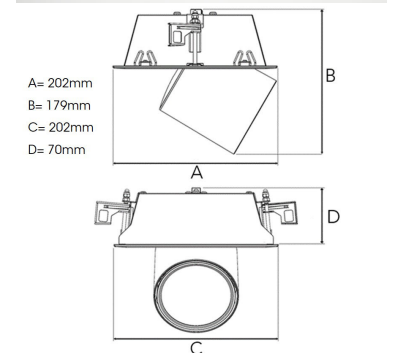

TECHNICAL SPECIFICATION

Product Code	306-520-30
Colour	Grey
Control	On/off
CRI light colour	930 (BBBL)
Delivered lumen output lm	2700
Driver	Stand alone, included
EEL	E
Light distribution	Spot
Lightsource	LED COB
Mains input voltage	220-240 V
Measurements A	202
Measurements B	179
Measurements C	202
Measurements D	70
Mounting	Recessed
Position	360°/60°
Lifetime	L80 B10, 50.000h
Protection	IP 20, class III
Sawing instructions x	177
Sawing instructions y	191
Start Time	Instant
System power W	22
Unit	mm
Weight	1.1

Spot		Medium		Flood		Wide Flood	
14°		27°		38°		56°	
m	ø	m	ø	m	ø	m	ø
1.0	0.25	1.0	0.48	1.0	0.69	1.0	1.07
2.0	0.49	2.0	0.95	2.0	1.39	2.0	2.14
3.0	0.74	3.0	1.43	3.0	2.08	3.0	3.22

177 x 191mm