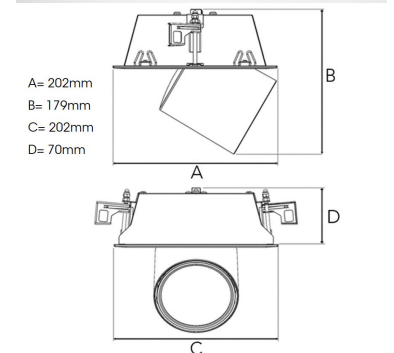

TECHNICAL SPECIFICATION

Product Code	306-520-20
Colour	Black
Control	On/off
CRI light colour	930 (BBBL)
Delivered lumen output lm	2700
Driver	Stand alone, included
EEL	E
Light distribution	Spot
Lightsource	LED COB
Mains input voltage	220-240 V
Measurements A	202
Measurements B	179
Measurements C	202
Measurements D	70
Mounting	Recessed
Position	360°/60°
Lifetime	L80 B10, 50.000h
Protection	IP 20, class III
Sawing instructions x	177
Sawing instructions y	191
Start Time	Instant
System power W	22
Unit	mm
Weight	1.1

Spot		Medium		Flood		Wide Flood	
14°		27°		38°		56°	
m	ø	m	ø	m	ø	m	ø
1.0	0.25	1.0	0.48	1.0	0.69	1.0	1.07
2.0	0.49	2.0	0.95	2.0	1.39	2.0	2.14
3.0	0.74	3.0	1.43	3.0	2.08	3.0	3.22

177 x 191mm