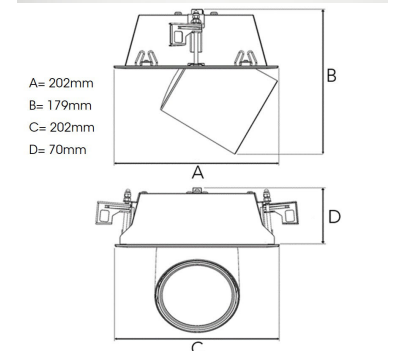

TECHNICAL SPECIFICATION

Product Code	306-520-10
Colour	White
Control	On/off
CRI light colour	930 (BBBL)
Delivered lumen output lm	2700
Driver	Stand alone, included
EEL	E
Light distribution	Spot
Lightsource	LED COB
Mains input voltage	220-240 V
Measurements A	202
Measurements B	179
Measurements C	202
Measurements D	70
Mounting	Recessed
Position	360°/60°
Lifetime	L80 B10, 50.000h
Protection	IP 20, class III
Sawing instructions x	177
Sawing instructions y	191
Start Time	Instant
System power W	22
Unit	mm
Weight	1.1

Spot		Medium		Flood		Wide Flood	
14°		27°		38°		56°	
m	ø	m	ø	m	ø	m	ø
1.0	0.25	1.0	0.48	1.0	0.69	1.0	1.07
2.0	0.49	2.0	0.95	2.0	1.39	2.0	2.14
3.0	0.74	3.0	1.43	3.0	2.08	3.0	3.22

177 x 191mm