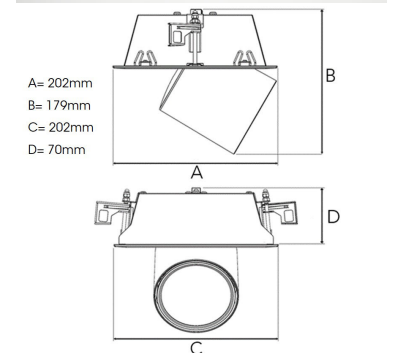

## TECHNICAL SPECIFICATION

Product Code	306-531-30
Colour	Grey
Control	On/off
CRI light colour	930 (BBBL)
Delivered lumen output lm	3970
Driver	Stand alone, included
EEL	E
Light distribution	Medium
Lightsource	LED COB
Mains input voltage	220-240 V
Measurements A	202
Measurements B	179
Measurements C	202
Measurements D	70
Mounting	Recessed
Position	360°/60°
Lifetime	L80 B10, 50.000h
Protection	IP 20, class III
Sawing instructions x	177
Sawing instructions y	191
Start Time	Instant
System power W	35
Unit	mm
Weight	1,1

Spot		Medium		Flood		Wide Flood	
m	ø	m	ø	m	ø	m	ø
1.0	0.25	1.0	0.48	1.0	0.69	1.0	1.07
2.0	0.49	2.0	0.95	2.0	1.39	2.0	2.14
3.0	0.74	3.0	1.43	3.0	2.08	3.0	3.22

177 x 191mm