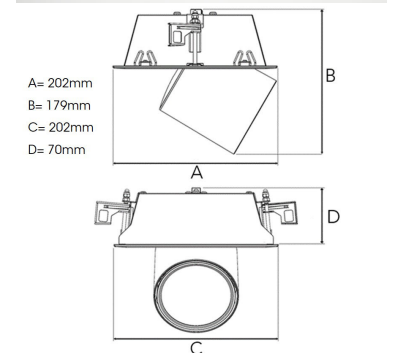

## TECHNICAL SPECIFICATION

Product Code	306-531-20
Colour	Black
Control	On/off
CRI light colour	930 (BBBL)
Delivered lumen output lm	3970
Driver	Stand alone, included
EEL	E
Light distribution	Medium
Lightsource	LED COB
Mains input voltage	220-240 V
Measurements A	202
Measurements B	179
Measurements C	202
Measurements D	70
Mounting	Recessed
Position	360°/60°
Lifetime	L80 B10, 50.000h
Protection	IP 20, class III
Sawing instructions x	177
Sawing instructions y	191
Start Time	Instant
System power W	35
Unit	mm
Weight	1,1

Spot	Medium	Flood	Wide Flood
14°	27°	38°	56°
m	o	m	o
1.0	0.25	1.0	0.48
2.0	0.49	2.0	0.95
3.0	0.74	3.0	1.43
		1.0	0.69
		2.0	1.39
		3.0	2.08
		1.0	1.07
		2.0	2.14
		3.0	3.22

177 x 191mm