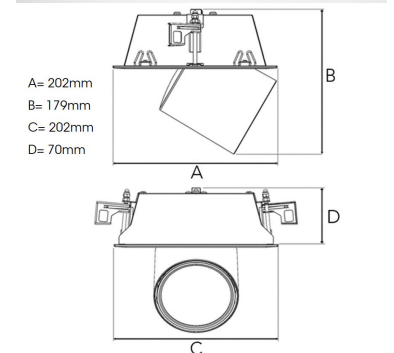

# FLEX I 4000, 930 (BBBL), MEDIUM, WHITE

- ✓ Modern, minimalistic and clean-looking ceiling
- ✓ Available in various lumen packages
- ✓ Tool-free installation
- ✓ Available in white, black and grey
- ✓ Tiltable and rotating

## TECHNICAL SPECIFICATION

Product Code	306-531-10
Colour	White
Control	On/off
CRI light colour	930 (BBBL)
Delivered lumen output lm	3970
Driver	Stand alone, included
EEL	E
Light distribution	Medium
Lightsource	LED COB
Mains input voltage	220-240 V
Measurements A	202
Measurements B	179
Measurements C	202
Measurements D	70
Mounting	Recessed
Position	360°/60°
Lifetime	L80 B10, 50.000h
Protection	IP 20, class III
Sawing instructions x	177
Sawing instructions y	191
Start Time	Instant
System power W	35
Unit	mm
Weight	1,1

Spot	Medium	Flood	Wide Flood
14°	27°	38°	56°
m	o	m	o
1.0	0.25	1.0	0.48
2.0	0.49	2.0	0.95
3.0	0.74	3.0	1.43
		1.0	0.69
		2.0	1.39
		3.0	2.08
		1.0	1.07
		2.0	2.14
		3.0	3.22

177 x 191mm