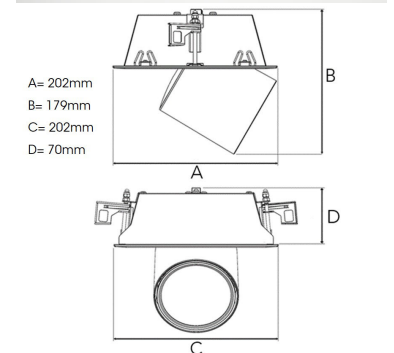

## TECHNICAL SPECIFICATION

Product Code	306-521-30
Colour	Grey
Control	On/off
CRI light colour	930 (BBBL)
Delivered lumen output lm	2700
Driver	Stand alone, included
EEL	E
Light distribution	Medium
Lightsource	LED COB
Mains input voltage	220-240 V
Measurements A	202
Measurements B	179
Measurements C	202
Measurements D	70
Mounting	Recessed
Position	360°/60°
Lifetime	L80 B10, 50.000h
Protection	IP 20, class III
Sawing instructions x	177
Sawing instructions y	191
Start Time	Instant
System power W	22
Unit	mm
Weight	1.1

Spot	Medium	Flood	Wide Flood
14°	27°	38°	56°
m	φ	m	φ
1.0	0.25	1.0	0.48
2.0	0.49	2.0	0.95
3.0	0.74	3.0	1.43
		1.0	0.69
		2.0	1.39
		3.0	2.08
		1.0	1.07
		2.0	2.14
		3.0	3.22

177 x 191mm