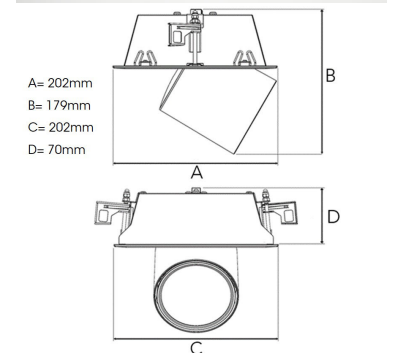

TECHNICAL SPECIFICATION

Product Code	306-521-20
Colour	Black
Control	On/off
CRI light colour	930 (BBBL)
Delivered lumen output lm	2700
Driver	Stand alone, included
EEL	E
Light distribution	Medium
Lightsource	LED COB
Mains input voltage	220-240 V
Measurements A	202
Measurements B	179
Measurements C	202
Measurements D	70
Mounting	Recessed
Position	360°/60°
Lifetime	L80 B10, 50.000h
Protection	IP 20, class III
Sawing instructions x	177
Sawing instructions y	191
Start Time	Instant
System power W	22
Unit	mm
Weight	1.1

Spot	Medium	Flood	Wide Flood
14°	27°	38°	56°
m	φ	m	φ
1.0	0.25	1.0	0.48
2.0	0.49	2.0	0.95
3.0	0.74	3.0	1.43
		1.0	0.69
		2.0	1.39
		3.0	2.08
		1.0	1.07
		2.0	2.14
		3.0	3.22

177 x 191mm