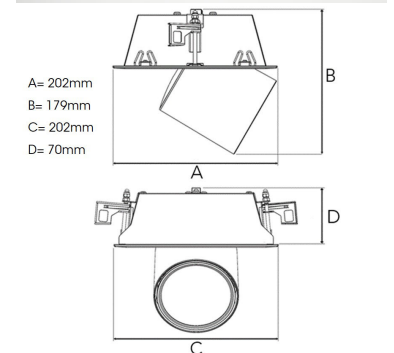

## TECHNICAL SPECIFICATION

Product Code	306-521-10
Colour	White
Control	On/off
CRI light colour	930 (BBBL)
Delivered lumen output lm	2700
Driver	Stand alone, included
EEL	E
Light distribution	Medium
Lightsource	LED COB
Mains input voltage	220-240 V
Measurements A	202
Measurements B	179
Measurements C	202
Measurements D	70
Mounting	Recessed
Position	360°/60°
Lifetime	L80 B10, 50.000h
Protection	IP 20, class III
Sawing instructions x	177
Sawing instructions y	191
Start Time	Instant
System power W	22
Unit	mm
Weight	1.1

Spot	Medium	Flood	Wide Flood
14°	27°	38°	56°
m	m	m	m
1.0	1.0	1.0	1.0
2.0	2.0	2.0	2.0
3.0	3.0	3.0	3.0
0.25	0.48	0.69	1.07
0.49	0.95	1.39	2.14
0.74	1.43	2.08	3.22

177 x 191mm