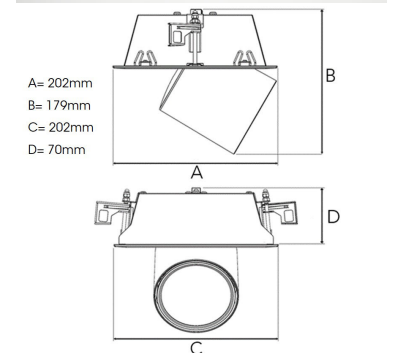

## TECHNICAL SPECIFICATION

Product Code	306-532-30
Colour	Grey
Control	On/off
CRI light colour	930 (BBBL)
Delivered lumen output lm	3970
Driver	Stand alone, included
EEL	E
Light distribution	Flood
Lightsource	LED COB
Mains input voltage	220-240 V
Measurements A	202
Measurements B	179
Measurements C	202
Measurements D	70
Mounting	Recessed
Position	360°/60°
Lifetime	L80 B10, 50.000h
Protection	IP 20, class III
Sawing instructions x	177
Sawing instructions y	191
Start Time	Instant
System power W	35
Unit	mm
Weight	1,1

Spot	Medium	Flood	Wide Flood
14°	27°	38°	56°
m	φ	m	φ
1.0	0.25	1.0	0.48
2.0	0.49	2.0	0.95
3.0	0.74	3.0	1.43
1.0	0.25	1.0	0.69
2.0	0.49	2.0	1.39
3.0	0.74	3.0	2.08
1.0	0.25	1.0	1.07
2.0	0.49	2.0	2.14
3.0	0.74	3.0	3.22

177 x 191mm